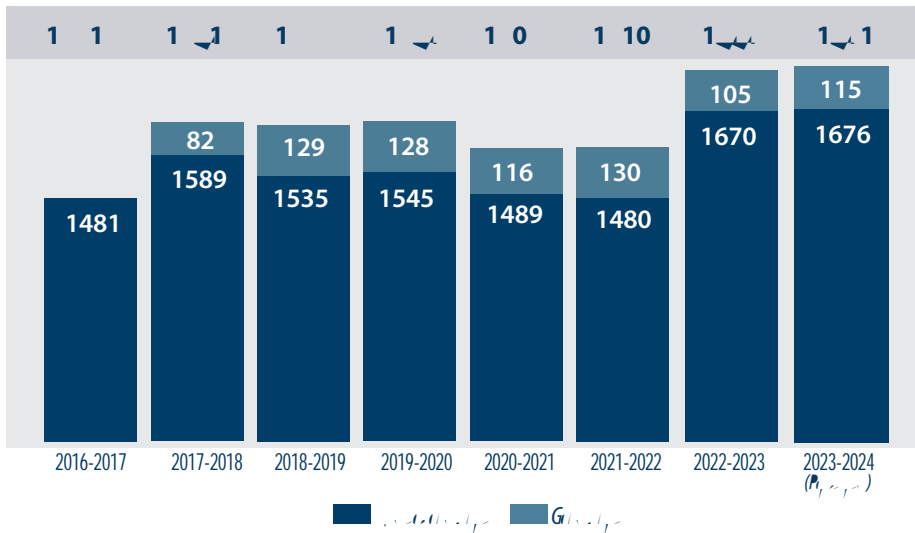

Top 25% of graduating class: 36%  
**SAT code: 5867 ACT code: 4429**  
**42 MAJORS | 31 MINORS**

**19**  
 PRE-PROFESSIONAL TRACKS

**90%**  
 OF GRADUATES  
 earn their degree in  
 four years or fewer

**92%**  
 OF GRADUATES  
 receive job offers or go on  
 to graduate school within  
 one year of graduation

**15**  
 AVERAGE CLASS SIZE

**12-MONTH ENROLLMENT**

12-month enrollment captures the total number of students who take classes at VWU during an academic year. It is a more comprehensive picture of the University's activities than the more traditional fall enrollment statistics.